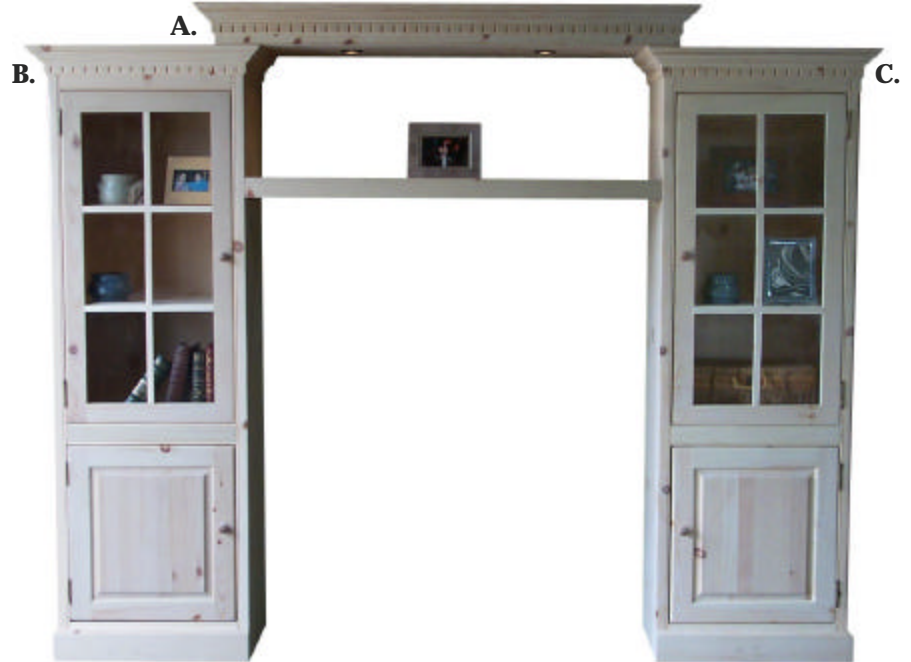

**No. 6284HT-GPD2
Glass Compartment**

52W x 12H x 27D
T.V. Area
48W x 53H x 27D

Country Furniture
MFG. COMPANY INC.

Shown in Knotty American Pine

No. 5418LB-1T
HOME THEATRE LIGHT BRIDGE AND ADJUSTABLE SHELF

Overall Size 64W x 6H x 24D

Case Size 64W x 6H x 24D

A. Halogen cabinet lighting system. Crown moulding 1T.

No. 2680EC-G7D
MEDIA SIDE PIERS WITH MULLIONS

Overall Size 26W x 80H x 20D

Case Size 24W x 80H x 18D

B & C. Upper wood frame G7 glass door with mullions. Four adjustable shelves (only two shown) and antique brass finial flush hinges. One lower solid wood R1 raised panel door. Deluxe wood back panel. Crown moulding 1T and straight base 1B.