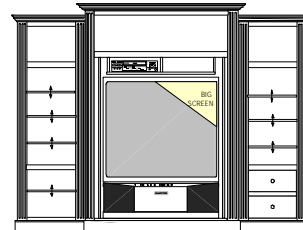

No. 2680HT-SGD

HOME THEATRE SIDE PIER

Overall Size 26W x 80H x 20D
Case Size 24W x 80H x 18D

B. Upper wood frame **S1** speaker door, center wood frame **G1** glass door with four adjustable shelves (two shown), inset/flush European self-closing **hidden hinges**. One lower raised bevel panel solid wood **R1** door. **Triple through-fluted columns**. **Deluxe wood back panel**. Crown moulding **7T** and straight base **1B**.

No. 2680HT-SG-2

HOME THEATRE SIDE PIER

Overall Size 26W x 80H x 20D
Case Size 24W x 80H x 18D

C. Upper wood frame **S1** speaker door, center wood frame **G1** glass door with three adjustable shelves (two shown), inset/flush European self-closing **hidden hinges**. Two lower inset/flush drawers. **Triple through-fluted columns** and **deluxe wood back panel**. Crown moulding **7T** and straight base **1B**.

No. 2680HT-SGD
Speaker Door Compartment
22W x 13H x 17D
Glass Door Compartment
22W x 45H x 17D
Lower Door Compartment
22W x 24H x 17D

No. 2680HT-SGD
Speaker Door Compartment
22W x 13H x 17D
Glass Door Compartment
22W x 45H x 17D
Lower Drawers
13W x 5H x 14D

No. 2680HT-R6
MEDIA SIDE PIERS

Overall Size 26W x 80H x 20D
Case Size 24W x 80H x 18D

B & C. Open arch-valance with four adjustable shelves (only three shown). One solid wood R6 raised panel inset/flush European self-closing hidden hinges. Two lower inset/flush drawers. Double through-fluted columns and deluxe wood back panel. Crown moulding 7T and straight base 1B.